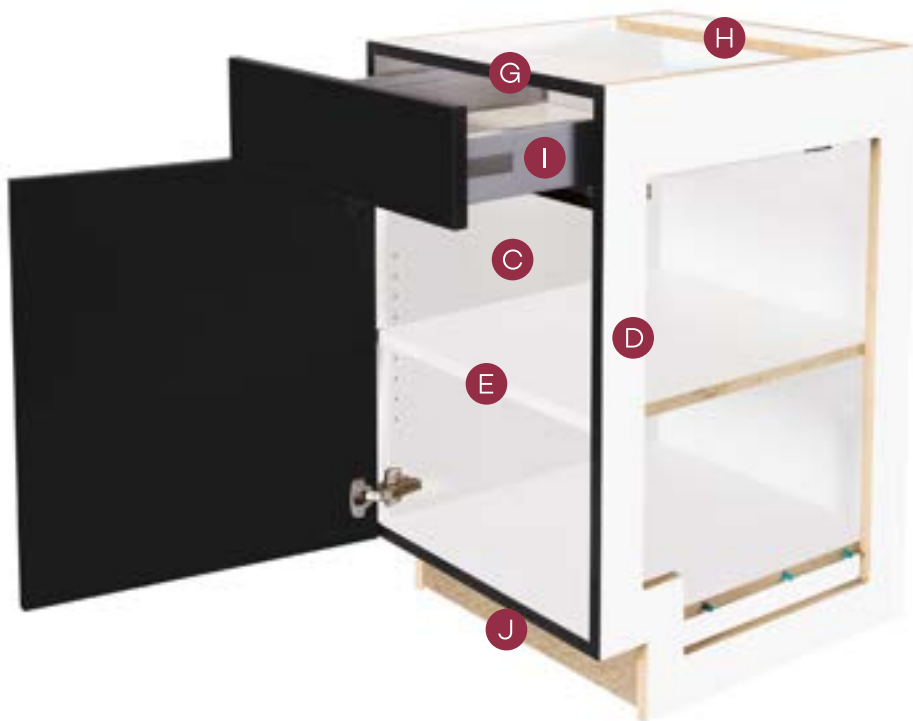

BRILLIANT DOOR COLLECTION STANDARD CABINET CONSTRUCTION

- **A** 3/4" top panel is white laminated furniture board. Front edge has coordinated edge banding to reflect exterior front finish
- **B** 3/4" bottom panel is white laminated furniture board. Front edge has coordinated edge banding to reflect exterior front finish
- **C** White laminated cabinet interior (interior options are available)
- **D** 3/4" end panel is white laminated furniture board. Front edge has coordinated edge banding to reflect exterior front finish (panel options are available)

- **E** 3/4" full depth adjustable shelves are white laminated furniture board (interior color options are available)
- **F** 6-way adjustable concealed soft close hinges
- **G** 3/4" x 4" front rail composed of laminated furniture board. Front edge has coordinated edge banding to reflect exterior front finish
- **H** 3/4" x 4" stretcher rail composed of laminated furniture board
- **I** Deluxe Metal Drawer (drawer options are available). Full extension undermount drawer slides featuring Soft Close
- **J** 3/4" x 4" unfinished furniture board toe kick (matching base toe space cover available)