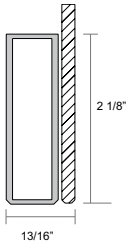

METAL DOOR COLLECTION

These metal door frames can be combined with many of the insert options available, allowing you to create boundless cabinetry styles.

VISTA

Serenity and Vista profiles are exclusively available with Mirror or tempered Backpainted Glass, creating stunning cabinetry that will intrigue everyone.