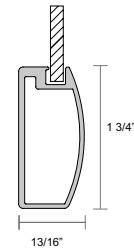

METAL DOOR COLLECTION

These metal door frames can be combined with many of the insert options available, allowing you to create boundless cabinetry styles.

RIVIERA

Serenity and Vista profiles are exclusively available with Mirror or tempered Backpainted Glass, creating stunning cabinetry that will intrigue everyone.