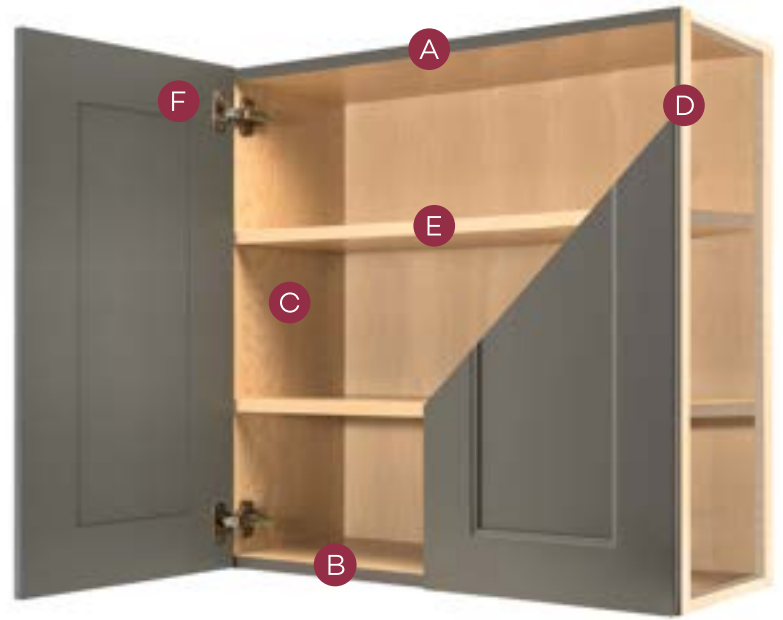

WELLCORE MDF DOOR COLLECTION STANDARD CABINET CONSTRUCTION

- **A** ¾" top panel is natural maple laminated furniture board. Front edge has coordinated edge banding to reflect exterior front finish
- **B** ¾" bottom panel is natural maple laminated furniture board. Front edge has coordinated edge banding to reflect exterior front finish
- **C** Natural maple laminated cabinet interior (interior color options are available)
- **D** ¾" end panel in natural maple laminated furniture board. Front edge has coordinated edge banding to reflect exterior front finish (panel options are available)

- **E** ¾" full depth adjustable shelves are natural maple laminated furniture board (interior color options are available)
- **F** 6-way adjustable concealed soft close hinges
- **G** ¾" x 4" front rail composed of laminated furniture board. Front edge has coordinated edge banding to reflect exterior front finish
- **H** ¾" x 4" stretcher rail composed of laminated furniture board
- **I** ⅝" solid hardwood drawer sides (drawer options are available). Full extension undermount drawer slides featuring Soft Close
- **J** ¾" x 4" unfinished furniture board toe kick (matching base toe space cover available)