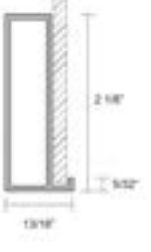

METAL DOOR COLLECTION

These metal door frames can be combined with many of the insert options available, allowing you to create boundless cabinetry styles.

NAPLES

Serenity and Vista profiles are exclusively available with Mirror or tempered Backpainted Glass, creating stunning cabinetry that will intrigue everyone.