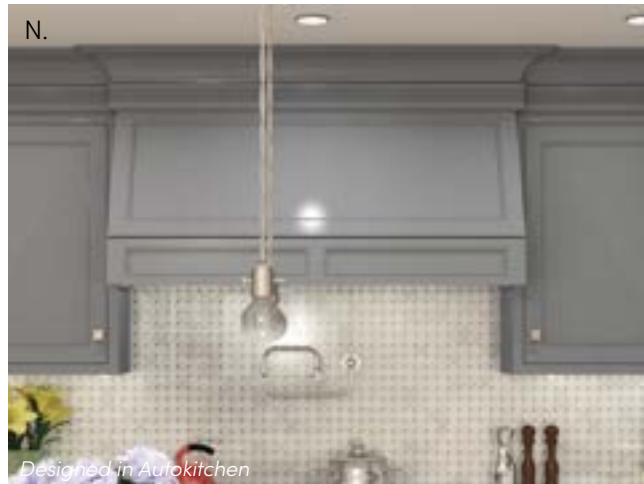

N.

Designed in Autokitchen