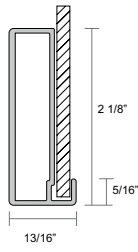

METAL DOOR COLLECTION

These metal door frames can be combined with many of the insert options available, allowing you to create boundless cabinetry styles.

MARSALA

Serenity and Vista profiles are exclusively available with Mirror or tempered Backpainted Glass, creating stunning cabinetry that will intrigue everyone.