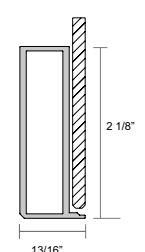

METAL DOOR COLLECTION

These metal door frames can be combined with many of the insert options available, allowing you to create boundless cabinetry styles.

SERENITY

Serenity and Vista profiles are exclusively available with Mirror or tempered Backpainted Glass, creating stunning cabinetry that will intrigue everyone.