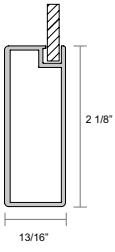

METAL DOOR COLLECTION

These metal door frames can be combined with many of the insert options available, allowing you to create boundless cabinetry styles.

STERLING

Serenity and Vista profiles are exclusively available with Mirror or tempered Backpainted Glass, creating stunning cabinetry that will intrigue everyone.