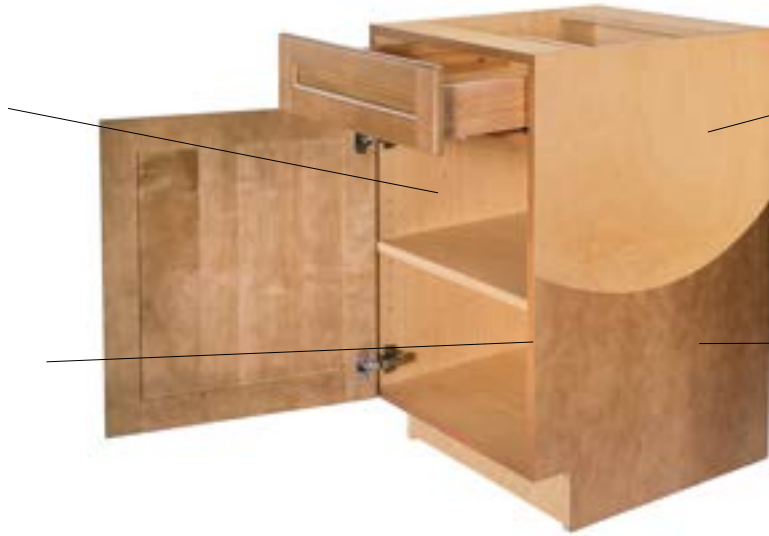

WOOD AND WELLCORE MDF DOOR COLLECTIONS

All Wood & WellCore MDF cabinets come standard with natural maple laminate interior.

All Wood & WellCore MDF cabinets come standard with natural maple laminate end panels. (Exposed ends must be specified to receive finished matching end.)

Edge banding coordinates with door fronts.

Finished Matching End Option