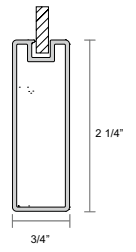

METAL DOOR COLLECTION

These metal door frames can be combined with many of the insert options available, allowing you to create boundless cabinetry styles.

LYNTON

Serenity and Vista profiles are exclusively available with Mirror or tempered Backpainted Glass, creating stunning cabinetry that will intrigue everyone.