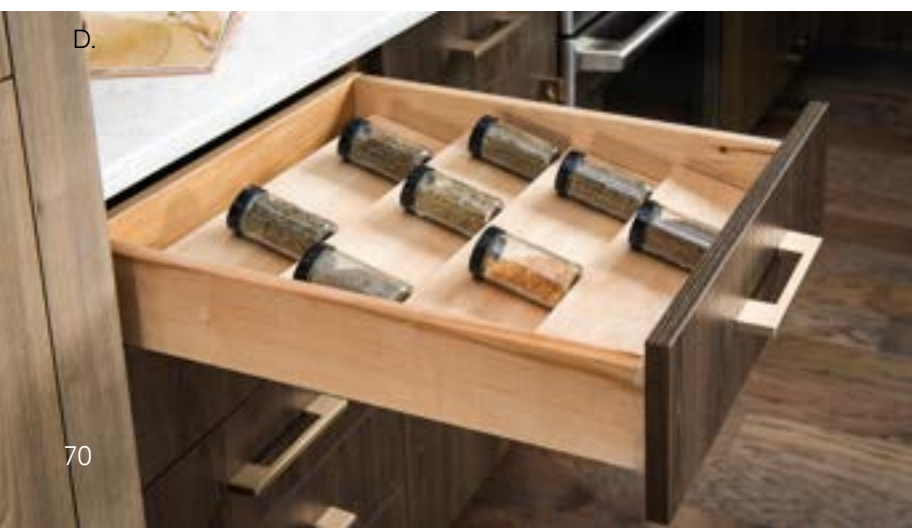

DETAILS ADD FUNCTION