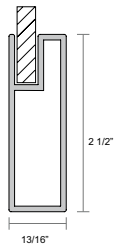

METAL DOOR COLLECTION

These metal door frames can be combined with many of the insert options available, allowing you to create boundless cabinetry styles.

AURORA