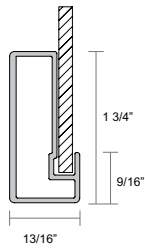

METAL DOOR COLLECTION

These metal door frames can be combined with many of the insert options available, allowing you to create boundless cabinetry styles.

FRESNO

Serenity and Vista profiles are exclusively available with Mirror or tempered Backpainted Glass, creating stunning cabinetry that will intrigue everyone.